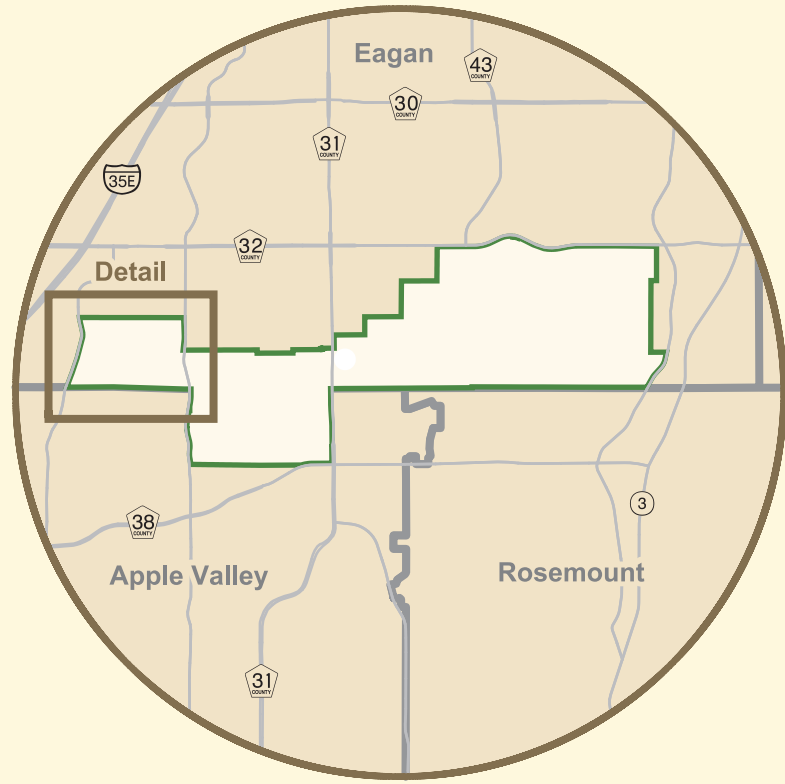

# Lebanon Hills Regional Park

**Galaxie Trailhead**

**West Trailhead**

**Activities & Amenities**

- Parking
- Restroom
- Hiking
- Fire Ring
- Picnic Area
- Picnic Shelter
- Snowshoeing
- Ski Skating
- Mountain Biking

**Intersection Post**

**Trail Use Post**

**Spring - Summer - Fall Trails**

- Hiking Trail
- Mountain Bike
- Easiest
- More Difficult
- Very Difficult
- Extremely Difficult

**Winter Trails**

- Snowshoe/Winter Hiking Trail
- Advanced Ski Skating
- Mountain Bike
- Easiest
- More Difficult
- Very Difficult
- Extremely Difficult